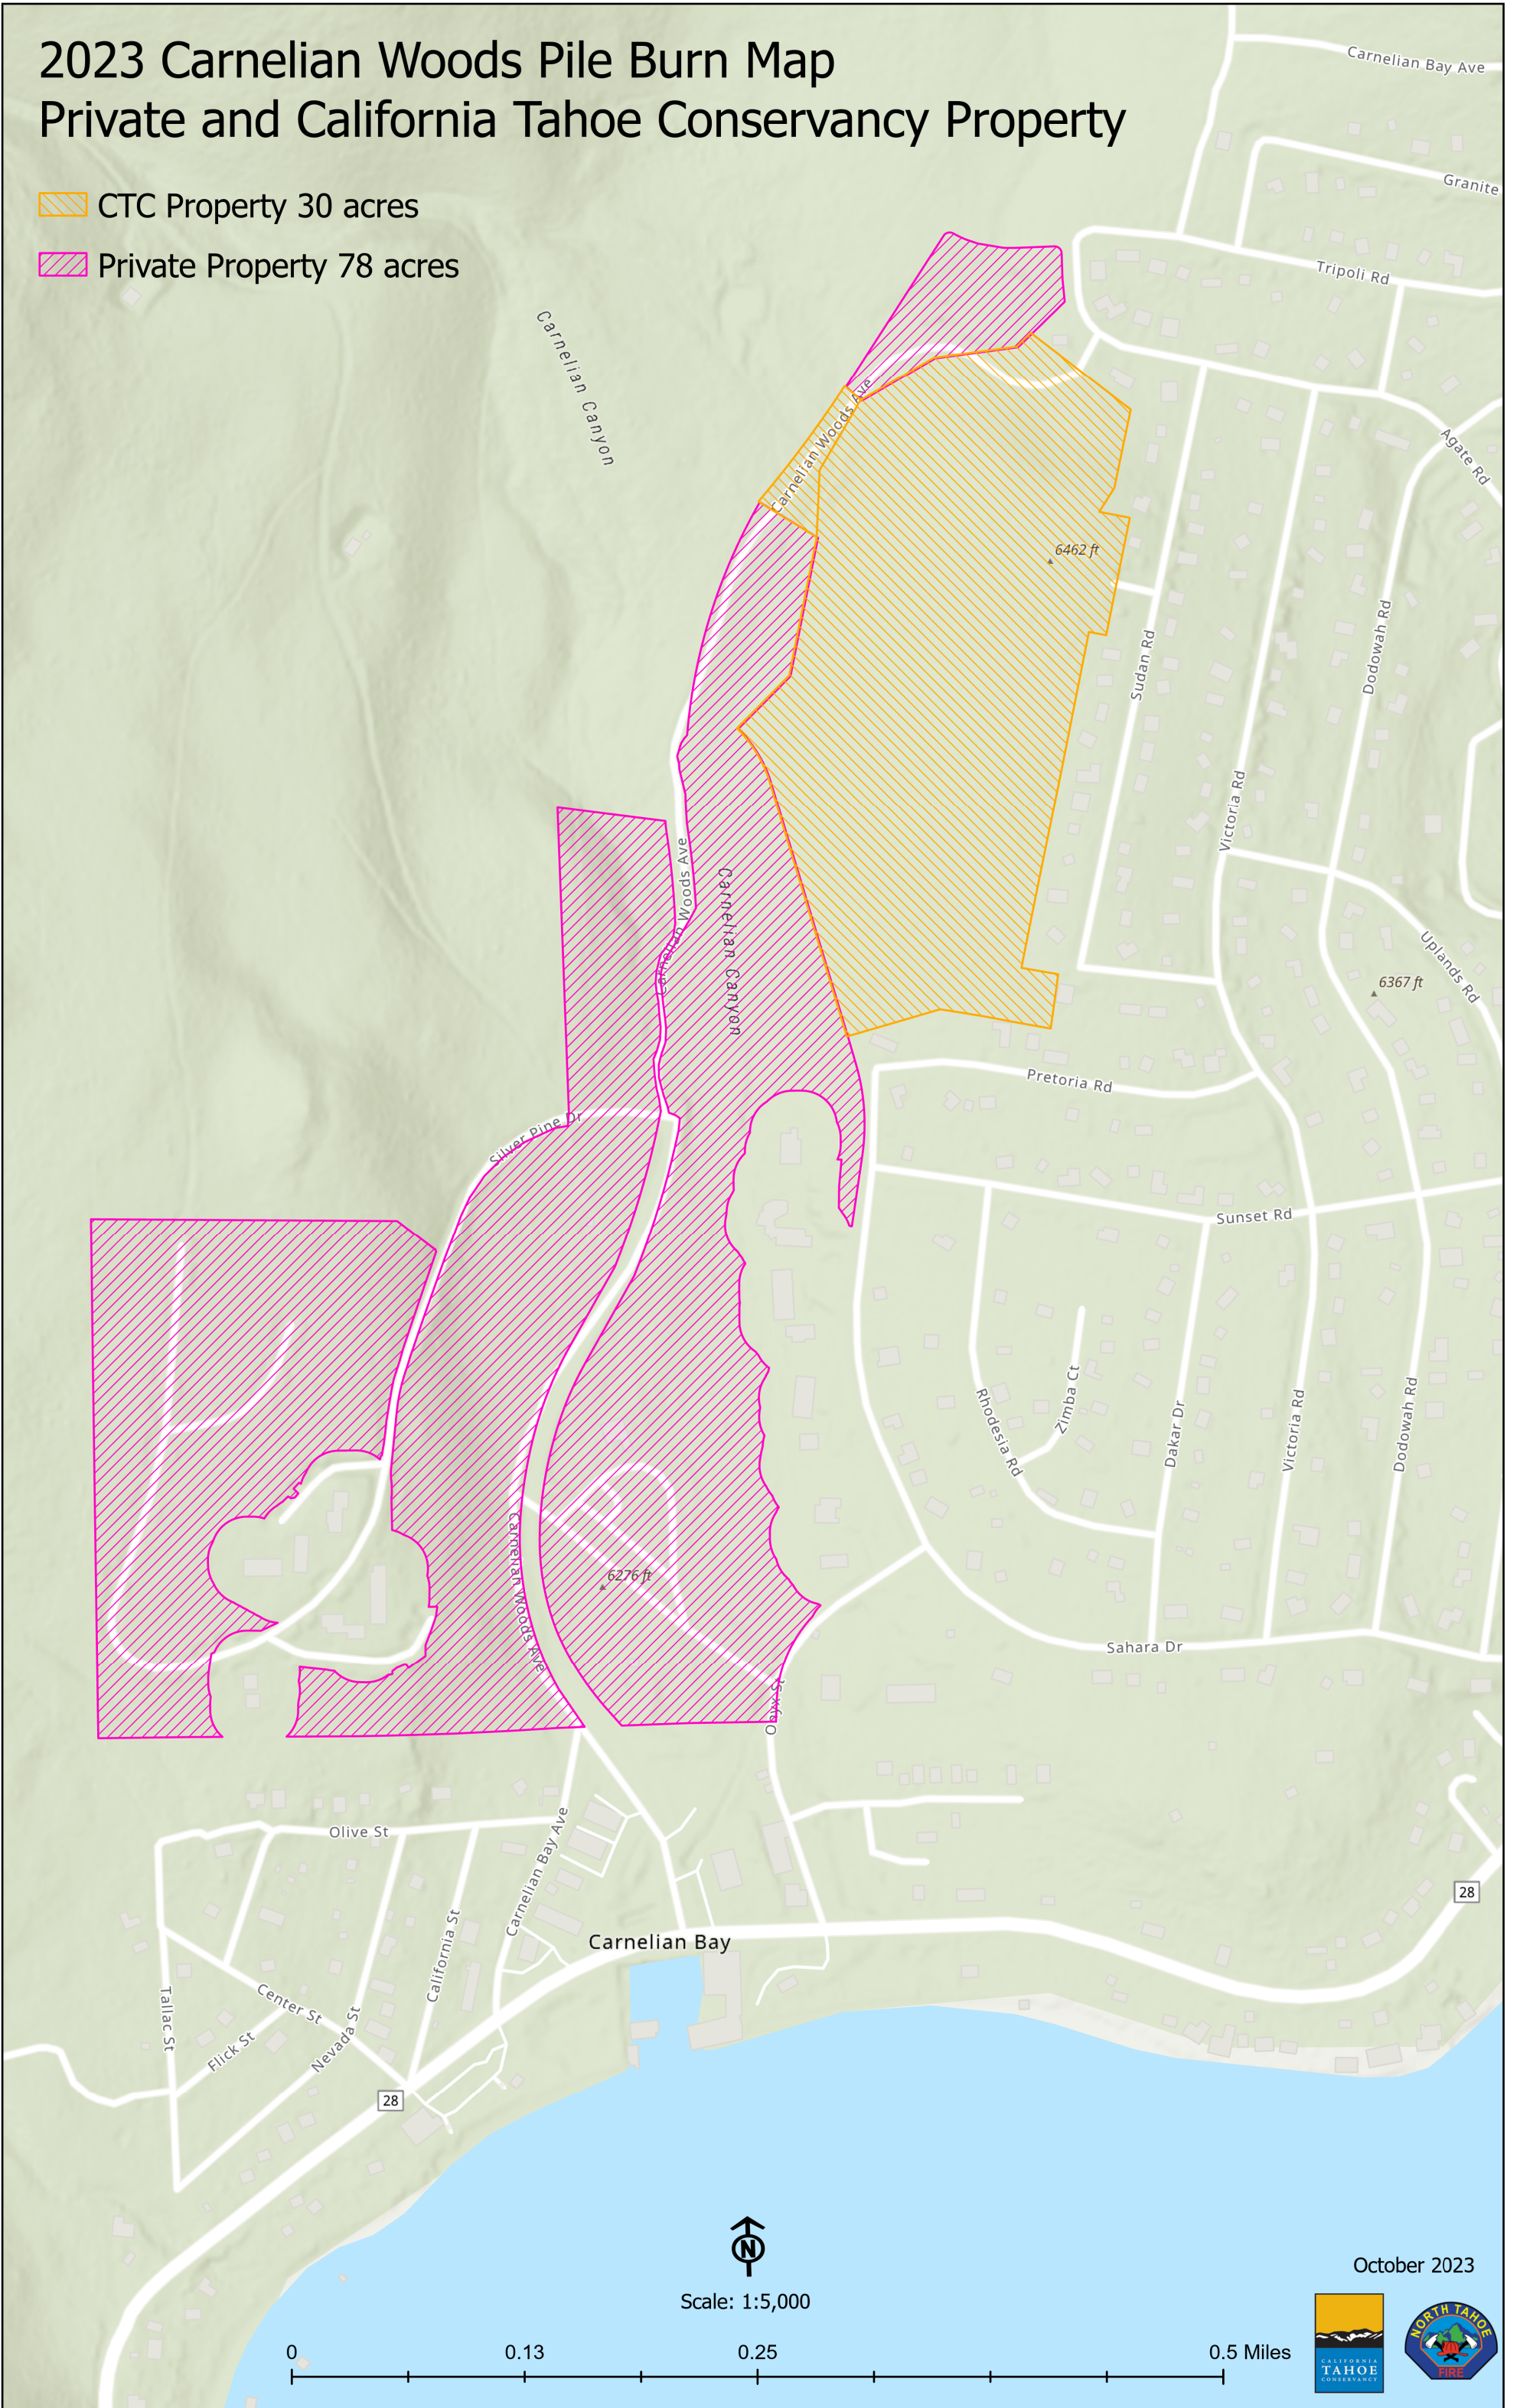

# 2023 Carnelian Woods Pile Burn Map

## Private and California Tahoe Conservancy Property

-  CTC Property 30 acres
-  Private Property 78 acres

October 2023